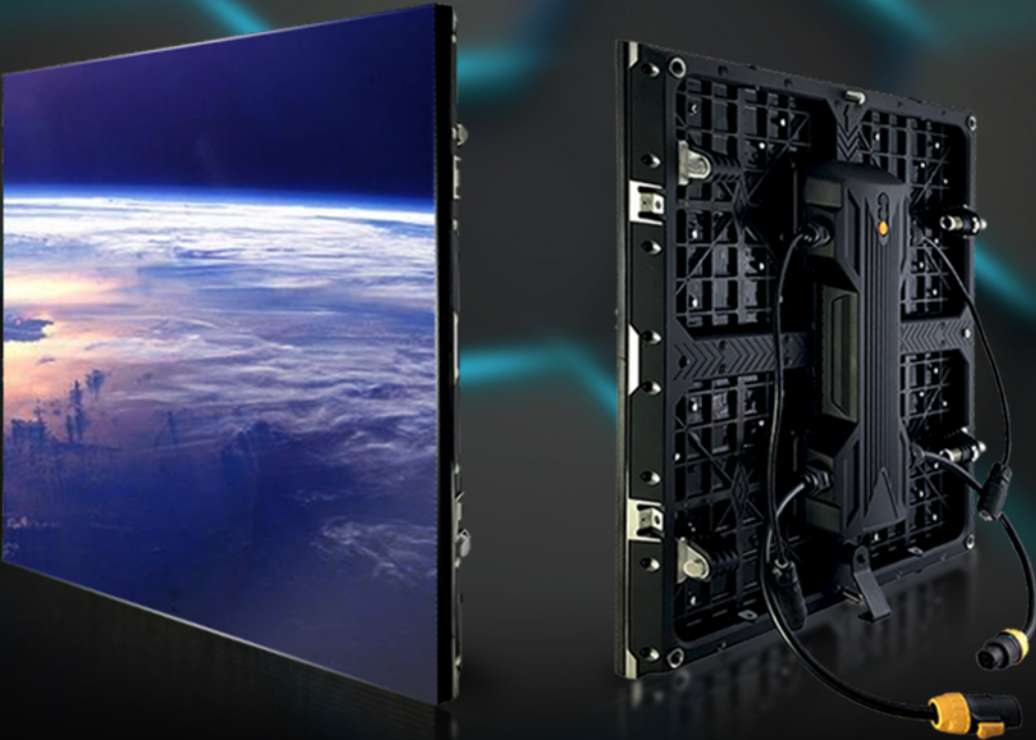

# KB Series

Part number	KB3	KB4	KB5	KB7
Pixel pitch	3.9mm	4.8mm	5.9mm	7.8mm
Size of module	250mmx250mm	250mmx250mm	250mmx250mm	250mmx250mm
Resolution of module	64x64	52x52	42x42	32x32
Density	65536 dots/m <sup>2</sup>	43264 dots/m <sup>2</sup>	28224 dots/m <sup>2</sup>	16384 dots/m <sup>2</sup>
Cabinet material	Alu	Alu	Alu	Alu
Size of cabinet	500mmx500mm	500mmx500mm	500mmx500mm	500mmx500mm
Weight of cabinet	6 kg	6 kg	6 kg	6 kg
Support front maintenance or not	Yes	Yes	Yes	Yes
Support curve or not	Yes	Yes	Yes	Yes
Max power consumption	850W/m <sup>2</sup>	850W/m <sup>2</sup>	850W/m <sup>2</sup>	850W/m <sup>2</sup>
Average power consumption	283W/m <sup>2</sup>	283W/m <sup>2</sup>	283W/m <sup>2</sup>	283W/m <sup>2</sup>
Colors	16.7M	16.7M	16.7M	16.7M
Gray scale	14Bits	14Bits	14Bits	14Bits
Driving method	1/8 scanning	1/9 scanning	1/7 scanning	1/4 scanning
Refresh frequency	3000Hz	3000Hz	3000Hz	3000Hz
Brightness	4000cd/m <sup>2</sup>	6000cd/m <sup>2</sup>	6000cd/m <sup>2</sup>	6000cd/m <sup>2</sup>
IP grade	IP65(IP67 is available)	IP65(IP67 is available)	IP65(IP67 is available)	IP65(IP67 is available)