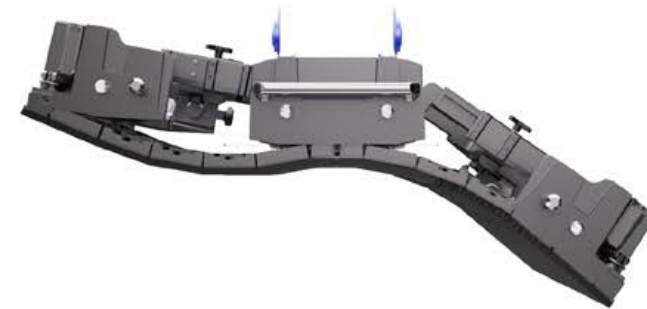

## Specifications

Part Number	KD2.6	KD(O)3.9
Pixel pitch	2.6mm	3.9mm
LED type	SMD1515	SMD1415/1921
Resolution of module	96*96	64*64
Density(dots/m <sup>2</sup> )	118336	65536
Cabinet material	Die-casting aluminum	Die-casting aluminum
Size of cabinet(mm)	500*500*87	500*500*87
Weight of cabinet	8.5KG	8.5KG
Maintenance Method	Back Service	Back Service
Support curve or not	Yes	Yes
Max power consumption	600W/m <sup>2</sup>	750W/m <sup>2</sup>
Average power consumption	200W/m <sup>2</sup>	250W/m <sup>2</sup>
Colors	16.7M	16.7M
Gray scale	16bits	16bits
Color temperature	6500-9000K	6500-9000K
Refresh frequency	≥3840Hz	≥3840Hz
Brightness	900cd/m <sup>2</sup>	4500cd/m <sup>2</sup>
Brightness control	256grade	256grade
IP grade	IP30	IP65

Multiple angles can be selected:  
0°±5°±10°±15°±22.5°

Mixed structural splicing for improved utilization KU,RD, KM, KU, KS

One Cabinet can Realize S Shape,  
Concave/Convex Curves with Single Cabinet.

Cylindrical Splicing

8 Cabinets Form 1 Circle, Just 1.2m in Diameter.  
Free Curved Surface, Innovative curve lock system high precision,  
easy adjustment

The best solution for curved rental screens

## Product Advantages

Weight  
**8.5** Kg

Lightweight and Ultra-thin Design

Simplified Maintenance Process

Optimized Bottom Gap Design

Four-corner Protection with a Unique Design

Effortless and Rapid Installation Process