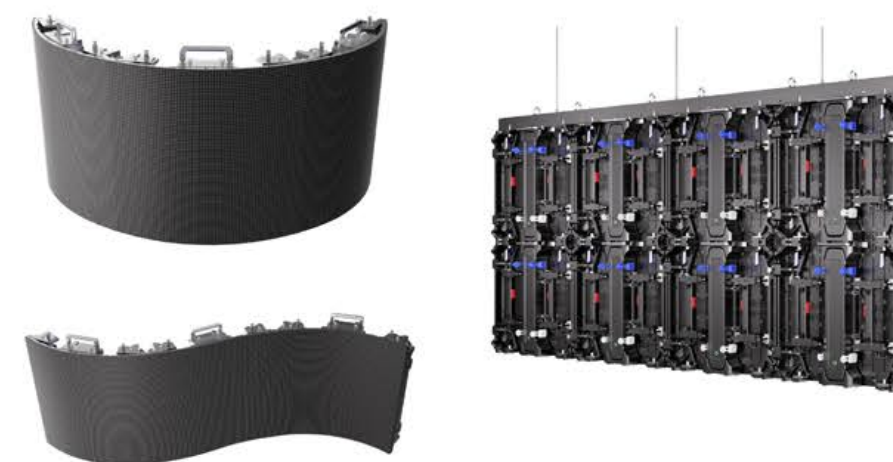

Lightking Tech Group Co., Ltd.

www.lightking-led.com

Building A, Zhongsheng Industrial Park, No. 4
Lixin Road, Bao'an District, Shenzhen, China

TEL: +86-755-81467007

E-mail: service1@lightking.hk

Twitter: @lightkingLED

Facebook: Lightking Tech Group Co., Ltd.

Youtube: @LightkingLED

Linkedin: Lightking Tech Group Co., Ltd.