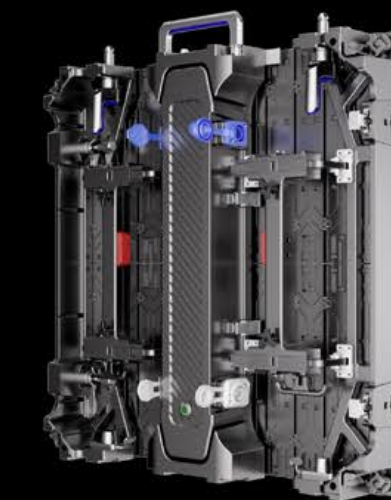

## Specifications

Part Number	KD2.6	KD(O)3.9
Pixel pitch	2.6mm	3.9mm
LED type	SMD1515	SMD1415/1921
Resolution of module	96*96	64*64
Density(dots/m <sup>2</sup> )	118336	65536
Cabinet material	Die-casting aluminum	Die-casting aluminum
Size of cabinet(mm)	500*500*87	500*500*87
Weight of cabinet	8.5KG	8.5KG
Maintenance Method	Back Service	Back Service
Support curve or not	Yes	Yes
Max power consumption	600W/m <sup>2</sup>	750W/m <sup>2</sup>
Average power consumption	200W/m <sup>2</sup>	250W/m <sup>2</sup>
Colors	16.7M	16.7M
Gray scale	16bits	16bits
Color temperature	6500-9000K	6500-9000K
Refresh frequency	≥3840Hz	≥3840Hz
Brightness	900cd/m <sup>2</sup>	4500cd/m <sup>2</sup>
Brightness control	256grade	256grade
IP grade	IP30	IP65

8 Cabinets Form 1 Circle, Just 1.2m in Diameter.  
Free Curved Surface, Innovative curve lock system high precision,  
easy adjustment

The best solution for curved rental screens

## Product Advantages

Weight  
**8.5** Kg

Lightweight and Ultra-thin Design

Simplified Maintenance Process

Optimized Bottom Gap Design

Four-corner Protection with a Unique Design

Effortless and Rapid Installation Process