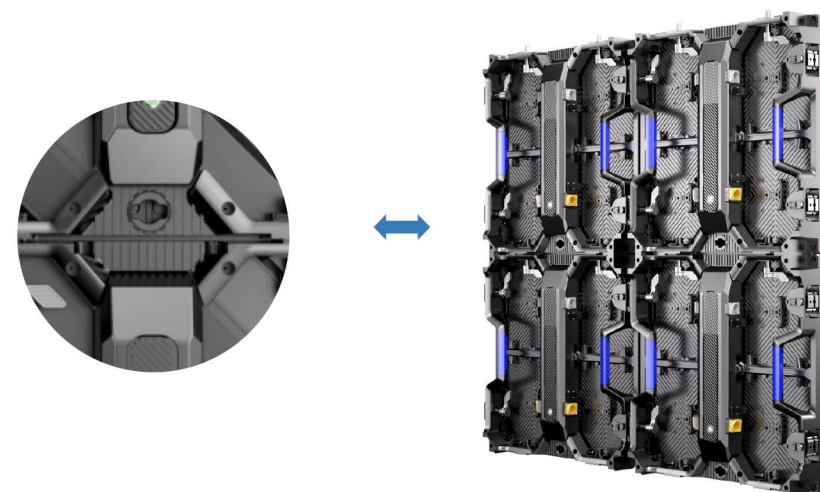

Case Studies

Specifications

Part Number	KM1.5	KM1.9
Pixel pitch	1.5mm	1.9mm
LED type	4 in 1/GOB	4 in 1/GOB
Resolution of module	160*160	128*128
Density(dots/m ²)	409600	262144
Cabinet material	Die-casting aluminum	Die-casting aluminum
Size of cabinet(mm)	500*500*83	500*500*83
Weight of cabinet	8.6KG	8.6KG
Maintenance Method	Back	Back
Support curve or not	Yes	Yes
Max power consumption	600W/m ²	600W/m ²
Average power consumption	200W/m ²	200W/m ²
Colors	16.7M	16.7M
Gray scale	16bits	16bits
Color temperature	6500-9000K	6500-9000K
Refresh frequency	7680Hz	7680Hz
Brightness	1200cd/m ²	1200cd/m ²
Brightness control	256grade	256grade
IP grade	IP41	IP41

Effortless And Rapid Installation Process

Modular design, module installation regardless of left and right, integrated design of power box and HUB board, both front and rear can be maintained, and maintenance is more convenient.

Stacking assembly with ground support system

Curved Lock System

Unique curve connection design supporting 0,+2.5,+5 or 0, ±3, ±6, ±9 degree.

Structurally, it can be combined with KD, KU, KS and RD

Module aluminum bottom shell, not easy to deform, seamless splicing.

Effortless and Rapid Installation Process

Thickness
83 mm

The MIP4 1 LED lamp bead has high ink consistency, with black accounting for over 99%, high contrast, up to 1,000,000: 1.

Four-corner Protection with a Unique Design