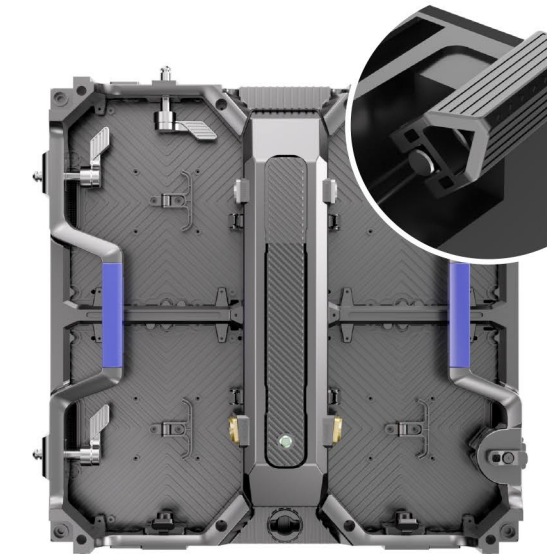

Four-corner Protection with a Unique Design

Maximum edge protection for modules