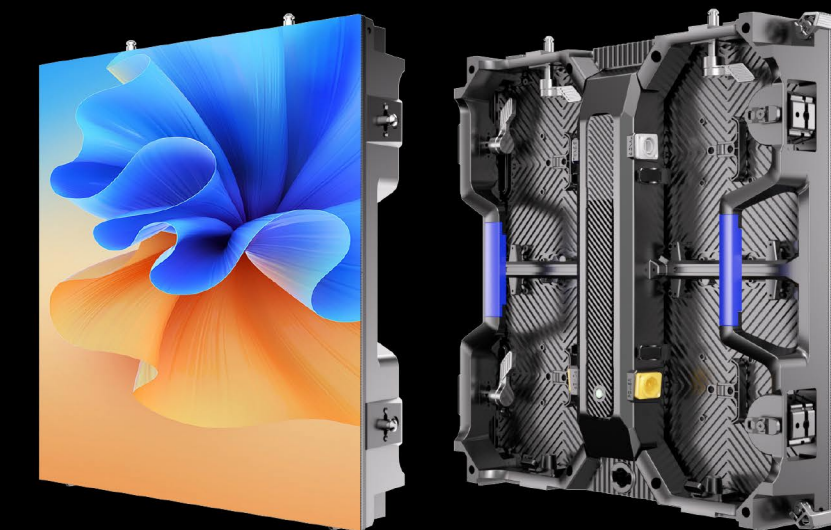

Case Studies

Specifications

Part Number	KM1.5	KM1.9
Pixel pitch	1.5mm	1.9mm
LED type	4 in 1/GOB	4 in 1/GOB
Resolution of module	160*160	128*128
Density(dots/m ²)	409600	262144
Cabinet material	Die-casting aluminum	Die-casting aluminum
Size of cabinet(mm)	500*500*83	500*500*83
Weight of cabinet	8.6KG	8.6KG
Maintenance Method	Back	Back
Support curve or not	Yes	Yes
Max power consumption	600W/m ²	600W/m ²
Average power consumption	200W/m ²	200W/m ²
Colors	16.7M	16.7M
Gray scale	16bits	16bits
Color temperature	6500-9000K	6500-9000K
Refresh frequency	7680Hz	7680Hz
Brightness	1200cd/m ²	1200cd/m ²
Brightness control	256grade	256grade
IP grade	IP41	IP41

Stacking assembly with ground support system

Curved Lock System

Unique curve connection design supporting 0,+2.5,+5 or 0, ±3, ±6, ±9 degree.

Structurally, it can be combined with KD, KU, KS and RD

Module aluminum bottom shell, not easy to deform, seamless splicing.

KM SERIES

INDOOR APPLICATION

Product Advantages

Weight
8.6 Kg

Lightweight and Ultra-thin Design

Simplified Maintenance Process

Optimized Bottom Gap Design

Four-corner Protection with a Unique Design

Effortless and Rapid Installation Process

Thickness
83 mm

The MIP4 1 LED lamp bead has high ink consistency, with black accounting for over 99%, high contrast, up to 1,000,000: 1.

Four-corner Protection with a Unique Design