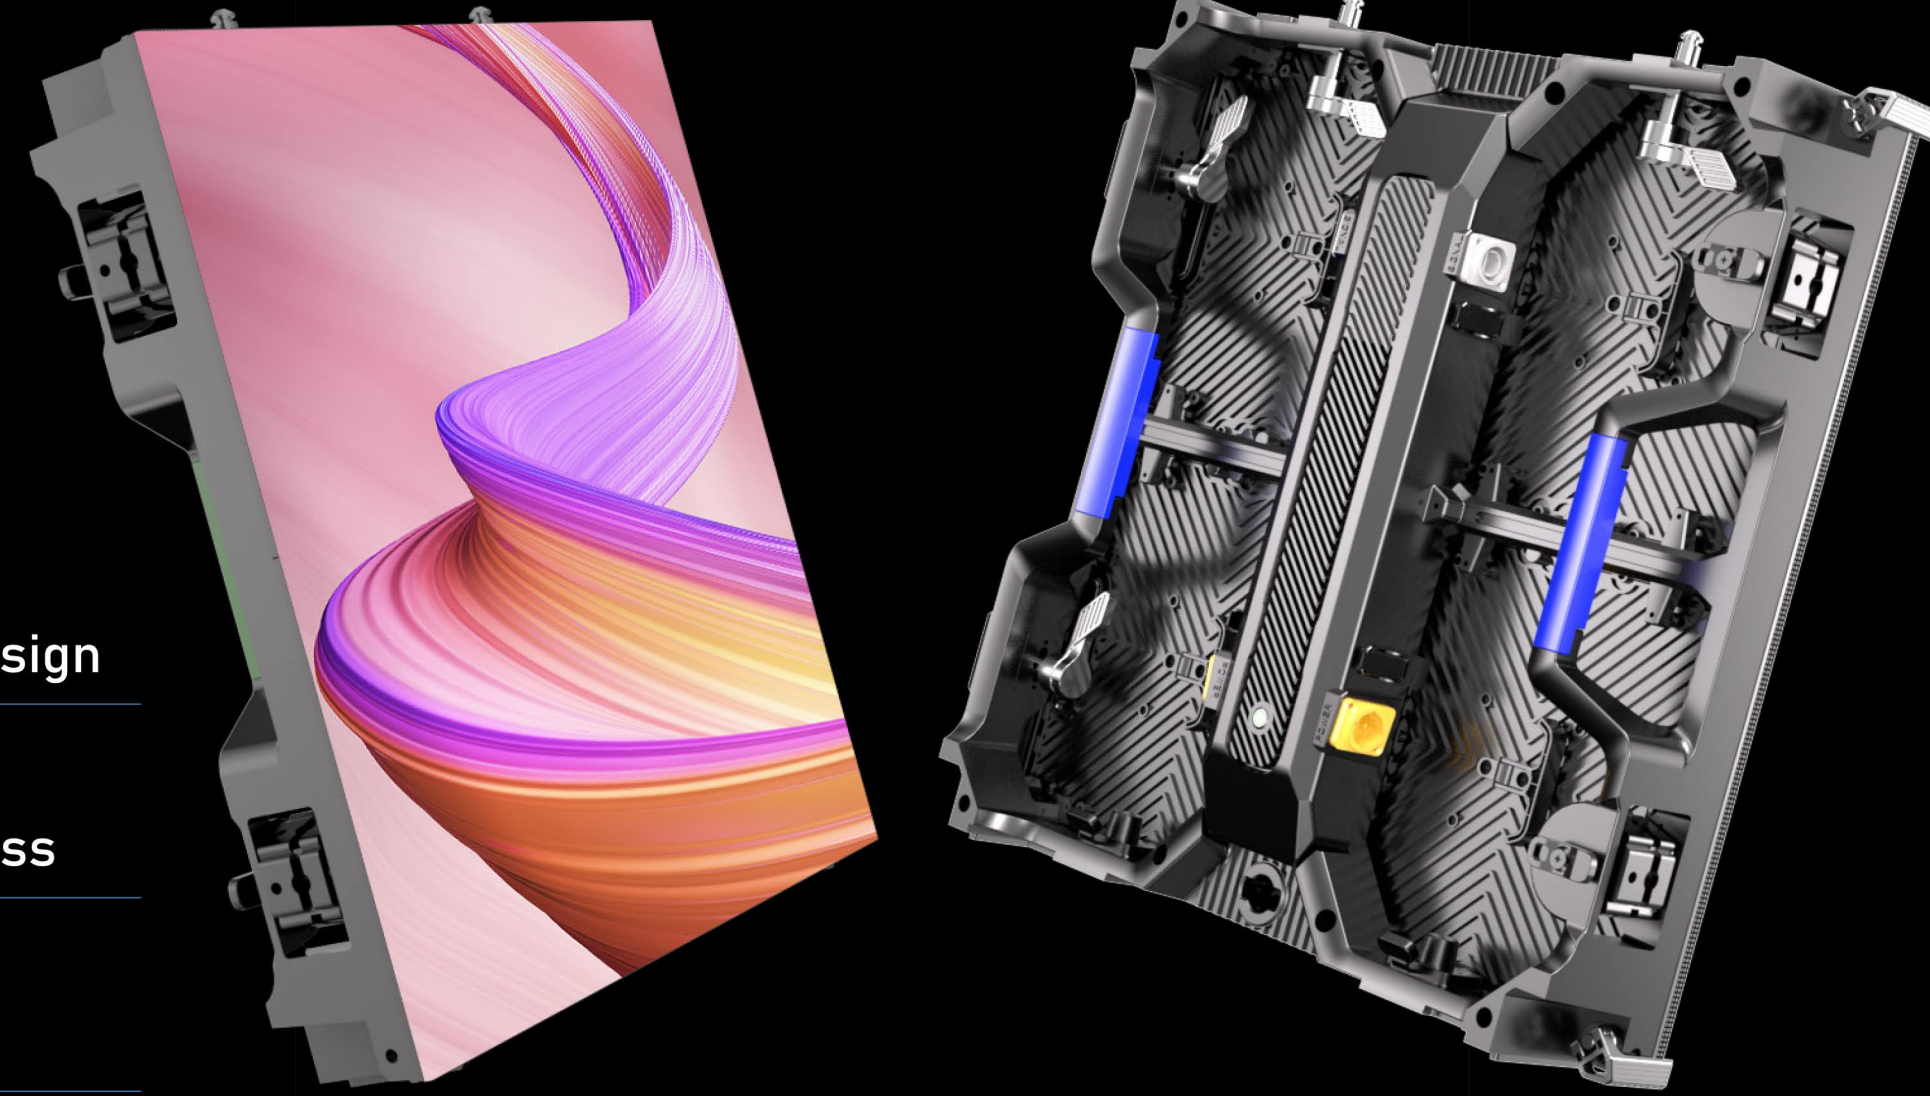

Case Studies

Specifications

Part Number	KM1.5	KM1.9
Pixel pitch	1.5mm	1.9mm
LED type	4 in 1/GOB	4 in 1/GOB
Resolution of module	160*160	128*128
Density(dots/m ²)	409600	262144
Cabinet material	Die-casting aluminum	Die-casting aluminum
Size of cabinet(mm)	500*500*83	500*500*83
Weight of cabinet	8.6KG	8.6KG
Maintenance Method	Back	Back
Support curve or not	Yes	Yes
Max power consumption	600W/m ²	600W/m ²
Average power consumption	200W/m ²	200W/m ²
Colors	16.7M	16.7M
Gray scale	16bits	16bits
Color temperature	6500-9000K	6500-9000K
Refresh frequency	7680Hz	7680Hz
Brightness	1200cd/m ²	1200cd/m ²
Brightness control	256grade	256grade
IP grade	IP41	IP41

Stacking assembly with ground support system

Curved Lock System

Unique curve connection design supporting 0,+2.5,+5 or 0, ±3, ±6, ±9 degree.

Structurally, it can be combined with KD, KU, KS and RD

Module aluminum bottom shell, not easy to deform, seamless splicing.

KM SERIES

INDOOR APPLICATION

Product Advantages

Weight
8.6 Kg

Lightweight and Ultra-thin Design

Simplified Maintenance Process

Optimized Bottom Gap Design

Four-corner Protection with a Unique Design

Effortless and Rapid Installation Process

Thickness
83 mm

The MIP4 1 LED lamp bead has high ink consistency, with black accounting for over 99%, high contrast, up to 1,000,000: 1.

Four-corner Protection with a Unique Design