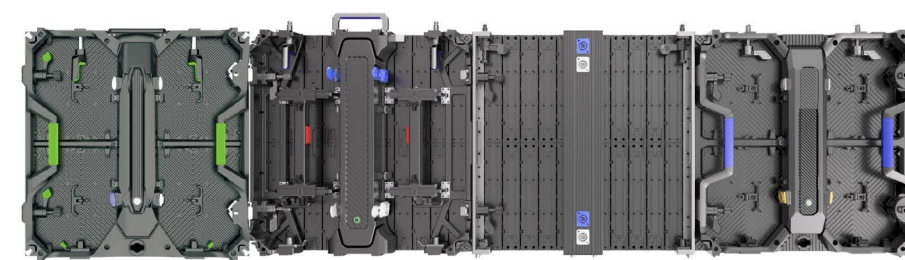

Case Studies

Specifications

Part Number	KM1.5	KM1.9
Pixel pitch	1.5mm	1.9mm
LED type	4 in 1/GOB	4 in 1/GOB
Resolution of module	160*160	128*128
Density(dots/m ²)	409600	262144
Cabinet material	Die-casting aluminum	Die-casting aluminum
Size of cabinet(mm)	500*500*83	500*500*83
Weight of cabinet	8.6KG	8.6KG
Maintenance Method	Back	Back
Support curve or not	Yes	Yes
Max power consumption	600W/m ²	600W/m ²
Average power consumption	200W/m ²	200W/m ²
Colors	16.7M	16.7M
Gray scale	16bits	16bits
Color temperature	6500-9000K	6500-9000K
Refresh frequency	7680Hz	7680Hz
Brightness	1200cd/m ²	1200cd/m ²
Brightness control	256grade	256grade
IP grade	IP41	IP41

Stacking assembly with ground support system

Curved Lock System

Unique curve connection design supporting 0,+2.5,+5 or 0, ±3, ±6, ±9 degree.

Structurally, it can be combined with KD, KU, KS and RD

Module aluminum bottom shell, not easy to deform, seamless splicing.

KM SERIES

INDOOR APPLICATION

Product Advantages

Weight
8.6 Kg

Lightweight and Ultra-thin Design

Simplified Maintenance Process

Optimized Bottom Gap Design

Four-corner Protection with a Unique Design

Effortless and Rapid Installation Process

Thickness
83 mm

The MIP4 1 LED lamp bead has high ink consistency, with black accounting for over 99%, high contrast, up to 1,000,000: 1.

Four-corner Protection with a Unique Design