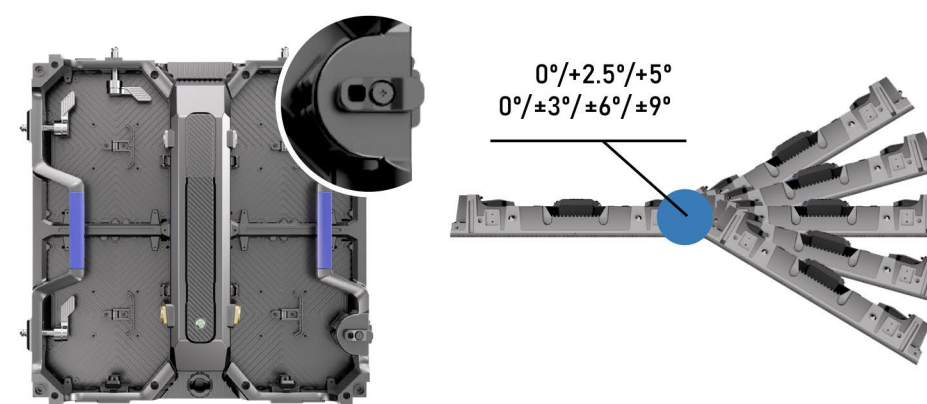

Case Studies

Specifications

Part Number	KM1.5	KM1.9
Pixel pitch	1.5mm	1.9mm
LED type	4 in 1/GOB	4 in 1/GOB
Resolution of module	160*160	128*128
Density(dots/m ²)	409600	262144
Cabinet material	Die-casting aluminum	Die-casting aluminum
Size of cabinet(mm)	500*500*83	500*500*83
Weight of cabinet	8.6KG	8.6KG
Maintenance Method	Back	Back
Support curve or not	Yes	Yes
Max power consumption	600W/m ²	600W/m ²
Average power consumption	200W/m ²	200W/m ²
Colors	16.7M	16.7M
Gray scale	16bits	16bits
Color temperature	6500-9000K	6500-9000K
Refresh frequency	7680Hz	7680Hz
Brightness	1200cd/m ²	1200cd/m ²
Brightness control	256grade	256grade
IP grade	IP41	IP41

Effortless And Rapid Installation Process

Modular design, module installation regardless of left and right, integrated design of power box and HUB board, both front and rear can be maintained, and maintenance is more convenient.

Stacking assembly with ground support system

Curved Lock System

Unique curve connection design supporting 0,+2.5,+5 or 0, ±3, ±6, ±9 degree.

Structurally, it can be combined with KD, KU, KS and RD

Module aluminum bottom shell, not easy to deform, seamless splicing.

Effortless and Rapid Installation Process

Thickness
83 mm

The MIP4 1 LED lamp bead has high ink consistency, with black accounting for over 99%, high contrast, up to 1,000,000: 1.

Four-corner Protection with a Unique Design