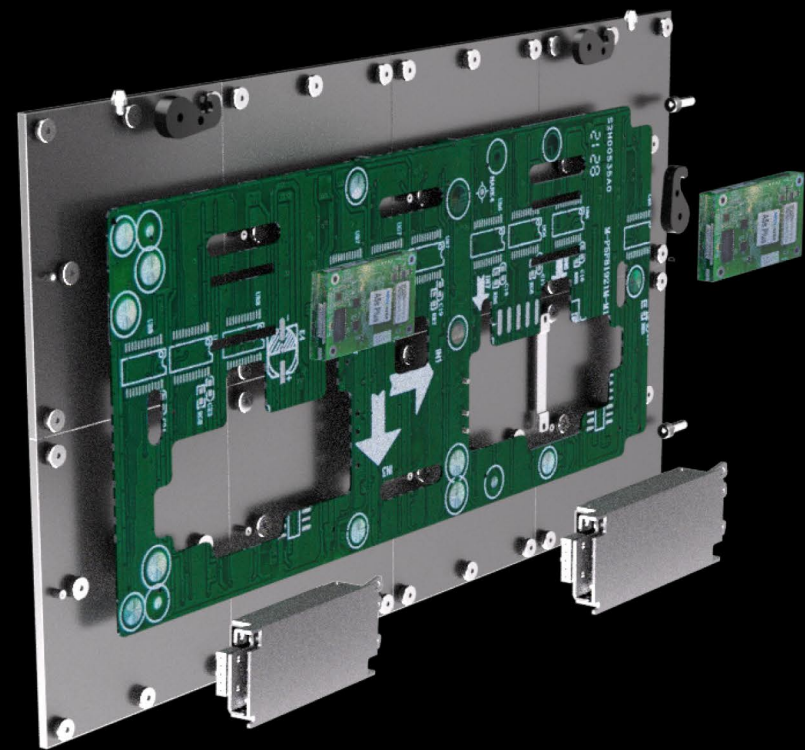

Case Studies

Specifications

Part Number	LKC0.78	LKC0.9375	LKC1.25	LKC1.5625
Pixel pitch	0.78mm	0.9375mm	1.25mm	1.5625mm
Resolution of module	128*128	96*96	84*84	64*64
Density(dots/m ²)	1643655	1137777	640000	409600
Cabinet material	Die-casting aluminum			
Size of cabinet(mm)	600*337.5*29	600*337.5*29	600*337.5*29	600*337.5*29
Weight of cabinet	4.2KG	4.2KG	4.2KG	4.2KG
Maintenance Method	Front	Front	Front	Front
Support curve or not	Yes	Yes	Yes	Yes
Max power consumption	340W/m ²	340W/m ²	340W/m ²	340W/m ²
Average power consumption	113W/m ²	113W/m ²	113W/m ²	113W/m ²
Colors	16.7M	16.7M	16.7M	16.7M
Gray scale	16bits	16bits	16bits	16bits
Color temperature	3000K-10000K	3000K-10000K	3000K-10000K	3000K-10000K
Refresh frequency	≥3840Hz	≥3840Hz	≥3840Hz	≥3840Hz
Brightness	600cd/m ²	600cd/m ²	600cd/m ²	600cd/m ²
Brightness control	256grade	256grade	256grade	256grade
IP grade	IP50	IP50	IP50	IP50

Without Size Limitations Intelligent Assembly

Slimmer and Lighter

With a only 29mm ultra-thin design,COB SERIES is easy to install and integrate with the surround e environment.

Flexible installation

Quick installation, convenient and flexible, supporting multiple installation methods.

COB SERIES

LIGHTKING COB

Power supply and card separation design

Double backup of power supply and card (optional)

Flip-Chip COB Technology

With eagle hook lock(optional)

The cabinet is equipped with magnets for effortless installation. Vertical lock automatically engages when two cabinets are combined, enabling single-person installation with ease.