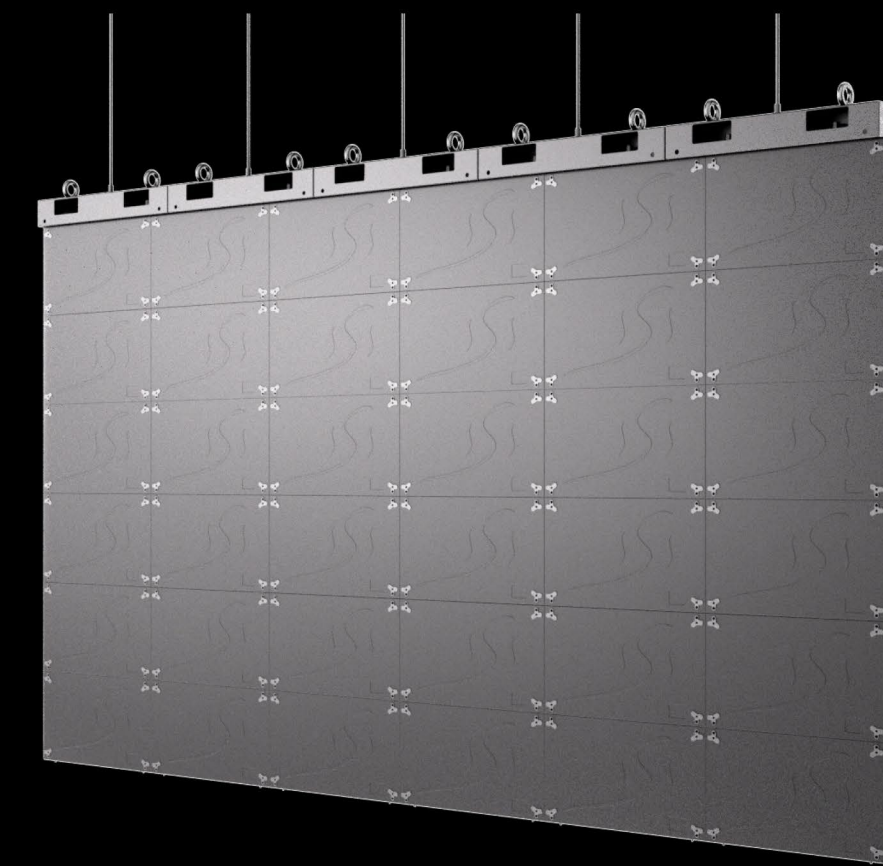

Case Studies

Specifications

Part Number	LKC0.78	LKC0.9375	LKC1.25	LKC1.5625
Pixel pitch	0.78mm	0.9375mm	1.25mm	1.5625mm
Resolution of module	128*128	96*96	84*84	64*64
Density(dots/m ²)	1643655	1137777	640000	409600
Cabinet material	Die-casting aluminum			
Size of cabinet(mm)	600*337.5*29	600*337.5*29	600*337.5*29	600*337.5*29
Weight of cabinet	4.2KG	4.2KG	4.2KG	4.2KG
Maintenance Method	Front	Front	Front	Front
Support curve or not	Yes	Yes	Yes	Yes
Max power consumption	340W/m ²	340W/m ²	340W/m ²	340W/m ²
Average power consumption	113W/m ²	113W/m ²	113W/m ²	113W/m ²
Colors	16.7M	16.7M	16.7M	16.7M
Gray scale	16bits	16bits	16bits	16bits
Color temperature	3000K-10000K	3000K-10000K	3000K-10000K	3000K-10000K
Refresh frequency	≥3840Hz	≥3840Hz	≥3840Hz	≥3840Hz
Brightness	600cd/m ²	600cd/m ²	600cd/m ²	600cd/m ²
Brightness control	256grade	256grade	256grade	256grade
IP grade	IP50	IP50	IP50	IP50

Without Size Limitations Intelligent Assembly

Slimmer and Lighter

With a only 29mm ultra-thin design,COB SERIES is easy to install and integrate with the surround e environment.

Flexible installation

Quick installation, convenient and flexible, supporting multiple installation methods.

COB SERIES

LIGHTKING COB

Power supply and card separation design

Double backup of power supply and card (optional)

Flip-Chip COB Technology

With eagle hook lock(optional)

The cabinet is equipped with magnets for effortless installation. Vertical lock automatically engages when two cabinets are combined, enabling single-person installation with ease.