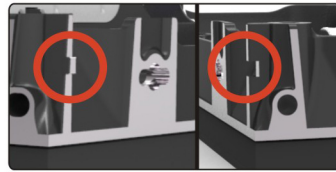

## Individualized design

02

1

2

3

4

1, Die-casting aluminum cabinet and flywheel fast lock design, easy to set up and dismantle.

2, Herringbone shape mechanics structure, high rigidity and decrease the weight.

3, Magnet module design, module can be taken out from the back, easy to maintain.

4, Chamfer on each side of panel to guarantee the flatness.

03