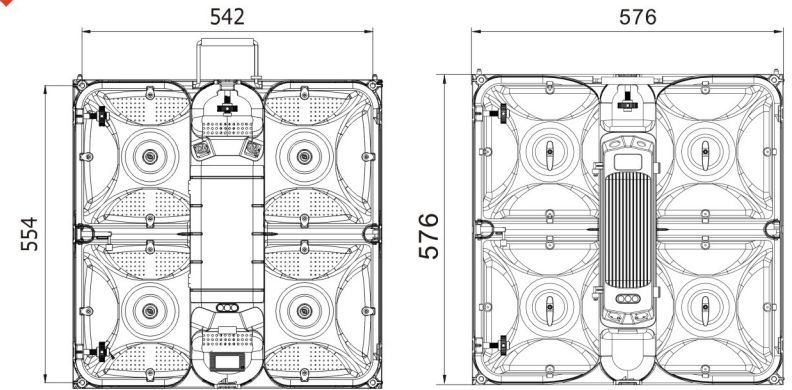

## Super light

Cabinet size:576mmx576mm

(indoor)  
7KG each panel

(outdoor)  
7.8KG each panel

## Product Diagram(mm)

(indoor)

(outdoor)

04

### RS(pro)4/6

Pixel pitch	3.8mm/4.8mm/6mm	4.8mm/6mm
Size of module	288mmx288mm	288mmx288mm
Resolution of module	75x75/60x60/48x48	60x60/48x48
Size of cabinet	576mmx576mmx94mm	576mmx576mmx96mm
Support hanging or not	Yes	Yes
Max power consumption	550W/m <sup>2</sup>	710W/m <sup>2</sup>
Average power consumption	180W/m <sup>2</sup>	237W/m <sup>2</sup>
Colors	16.7M	16.7M
Gray scale	16Bits	16Bits
Driving method	1/15, 1/15, 1/12 scanning	1/10, 1/8 scanning
Refresh frequency	2400Hz	≥1920Hz
Control method	Synchronization	Synchronization
Driving device	Constant current	Constant current
Brightness	800-900 cd/m <sup>2</sup>	≥5000cd/m <sup>2</sup>
IP grade	IP30	IP65